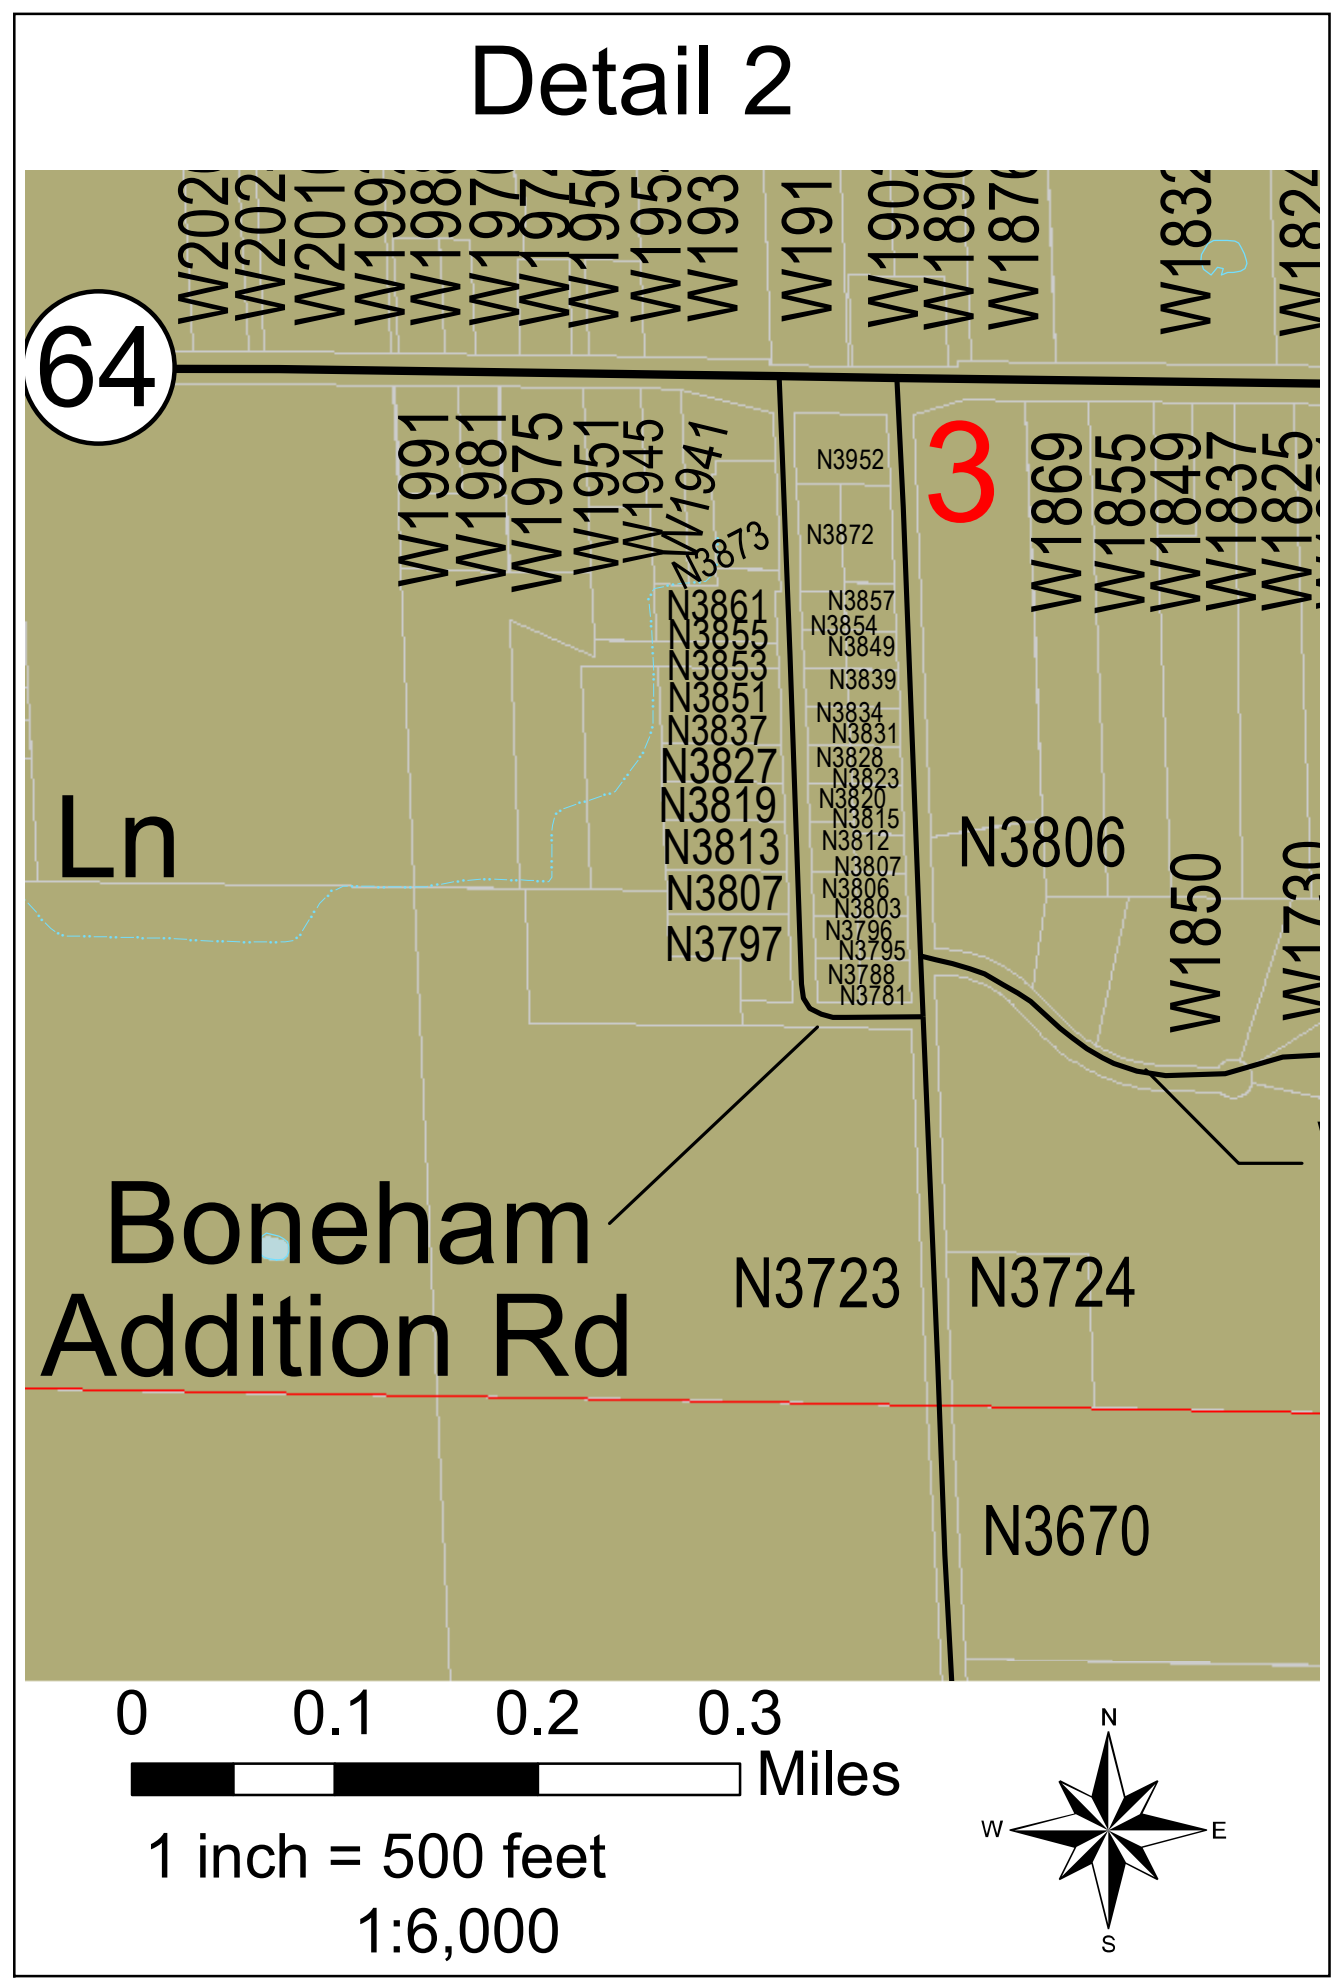

Town of Peshtigo Site Address Map with Supervisory Districts

Town of Peshtigo (Total Population = 4057)		
Ward	Supervisory District	Population
PESHIGO - T1	Part of District 21	631
PESHIGO - T2	Part of District 22	858
PESHIGO - T3	Part of District 22	579
PESHIGO - T4	Part of District 21	804
PESHIGO - T5	Part of District 17	349
PESHIGO - T6	Part of District 18	836

Adopted July 19, 2011
Resolution No. 072011-2
Polling Location - Peshtigo Town Hall
W2435 Old Peshtigo Rd, Marinette, WI

January 15, 2013
Marinette County
Land Information Dept.

1. **Transportation Features**
2. Federal Highway
   - State Highway
   - County Highway
   - Local Road
   - Rustic Road
   - County Forest Road
   - Private Road
   - Alley
   - Railroad
   - Mile Marker

1. **Peshtigo Voting Information**
2. School District Boundary
   - District 17
   - District 18
   - District 21
   - District 22