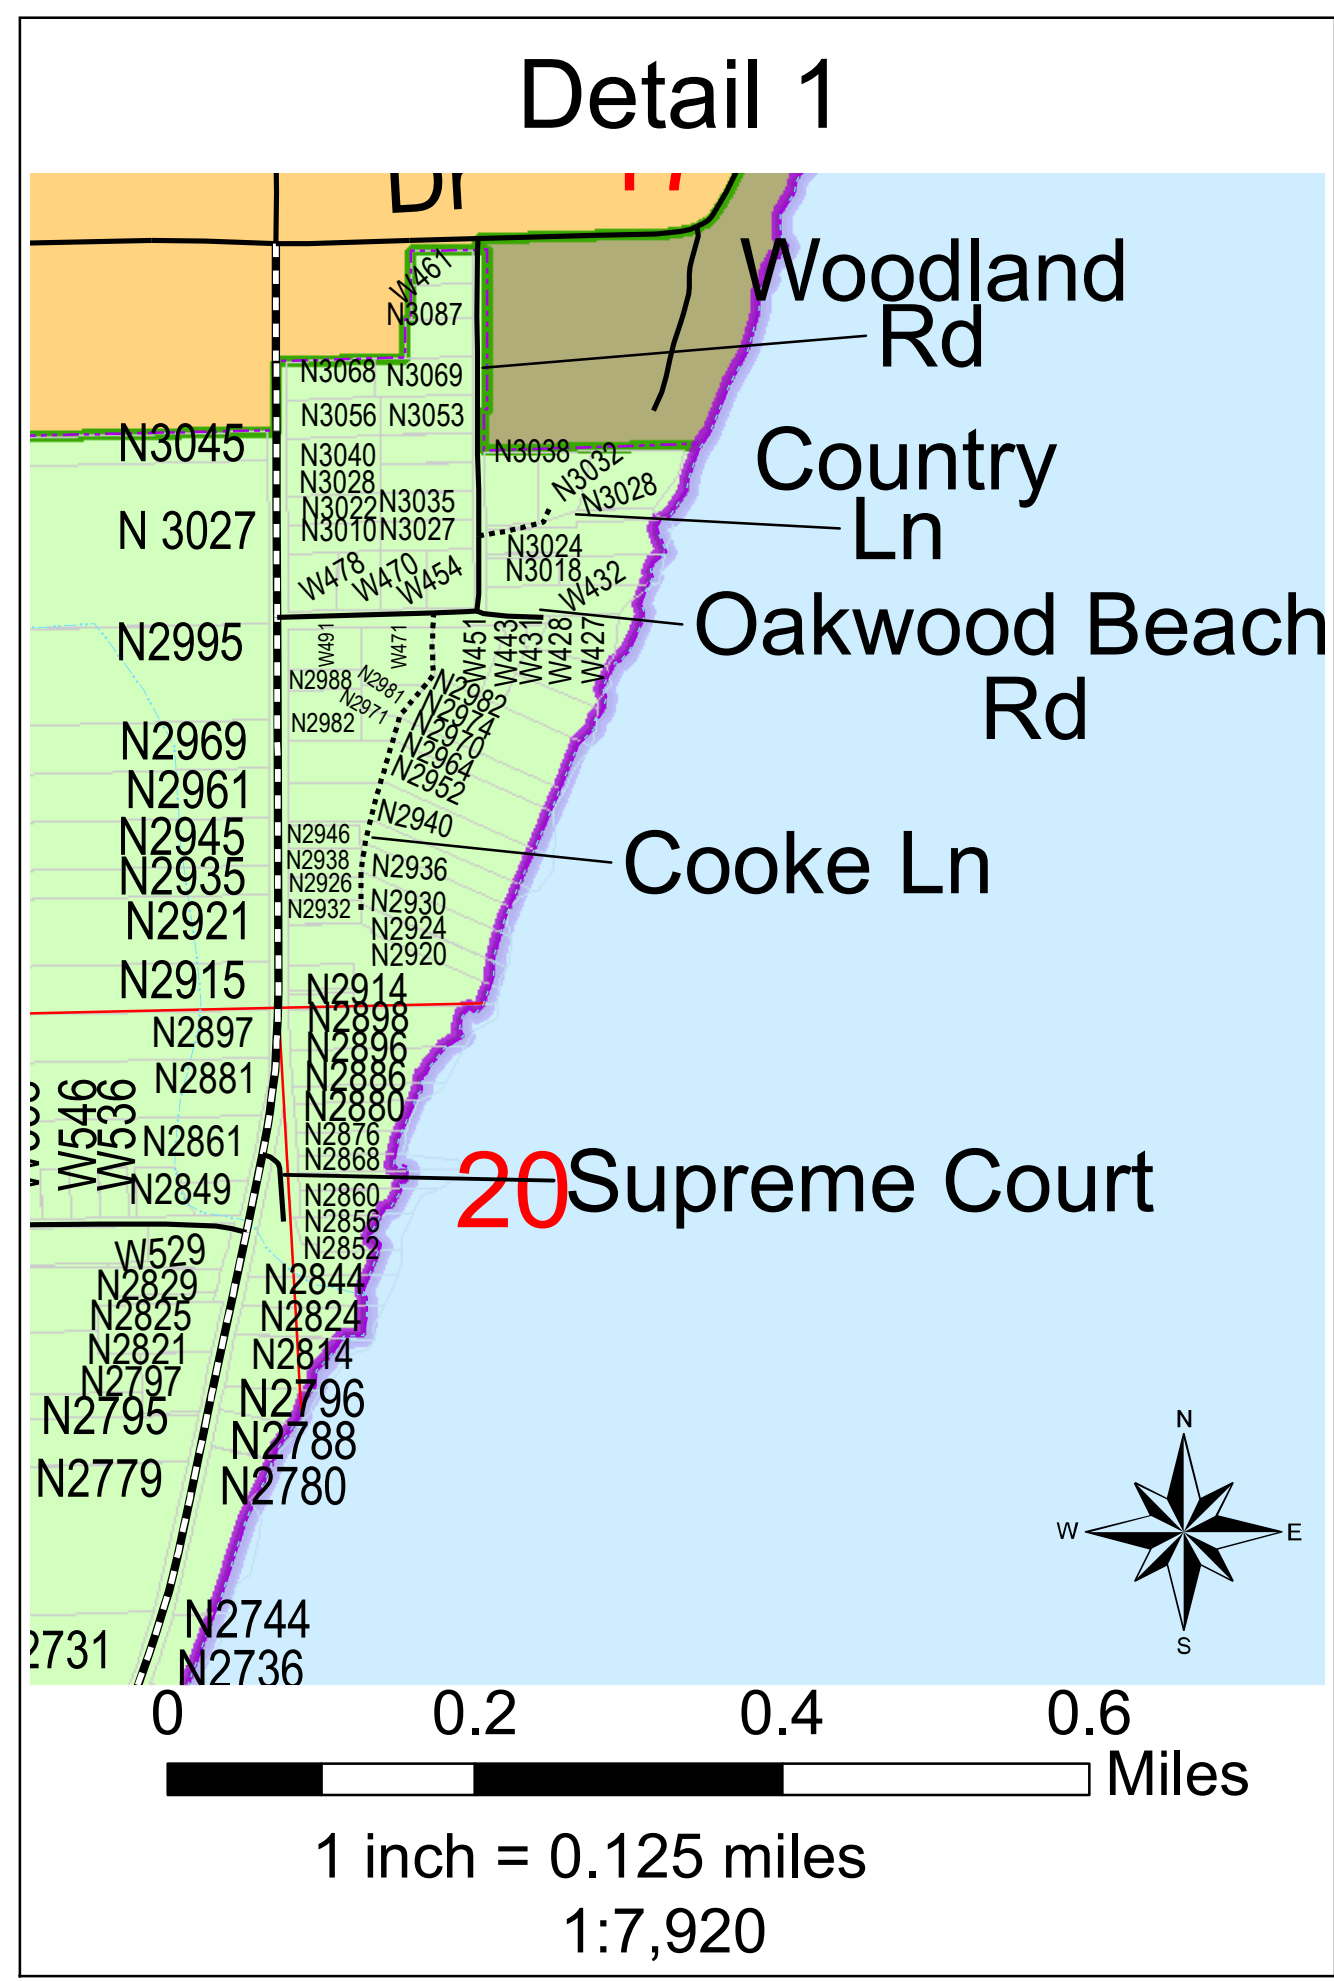

Town of Peshtigo Site Address Map with Supervisory Districts

Town of Peshtigo (Total Population = 4057)		
Ward	Supervisory District	Population
PESHIGO - T1	Part of District 21	631
PESHIGO - T2	Part of District 22	858
PESHIGO - T3	Part of District 22	579
PESHIGO - T4	Part of District 21	804
PESHIGO - T5	Part of District 17	349
PESHIGO - T6	Part of District 18	836

Adopted July 19, 2011
Resolution No. 072011-2
Polling Location - Peshtigo Town Hall
W2435 Old Peshtigo Rd, Marinette, WI

January 15, 2013
Marinette County
Land Information Dept.

1. **Transportation Features**
2. Federal Highway
   - State Highway
   - County Highway
   - Local Road
   - Rustic Road
   - County Forest Road
   - Private Road
   - Alley
   - Railroad
   - Mile Marker

1. **Peshtigo Voting Information**
2. School District Boundary
   - District 17
   - District 18
   - District 21
   - District 22