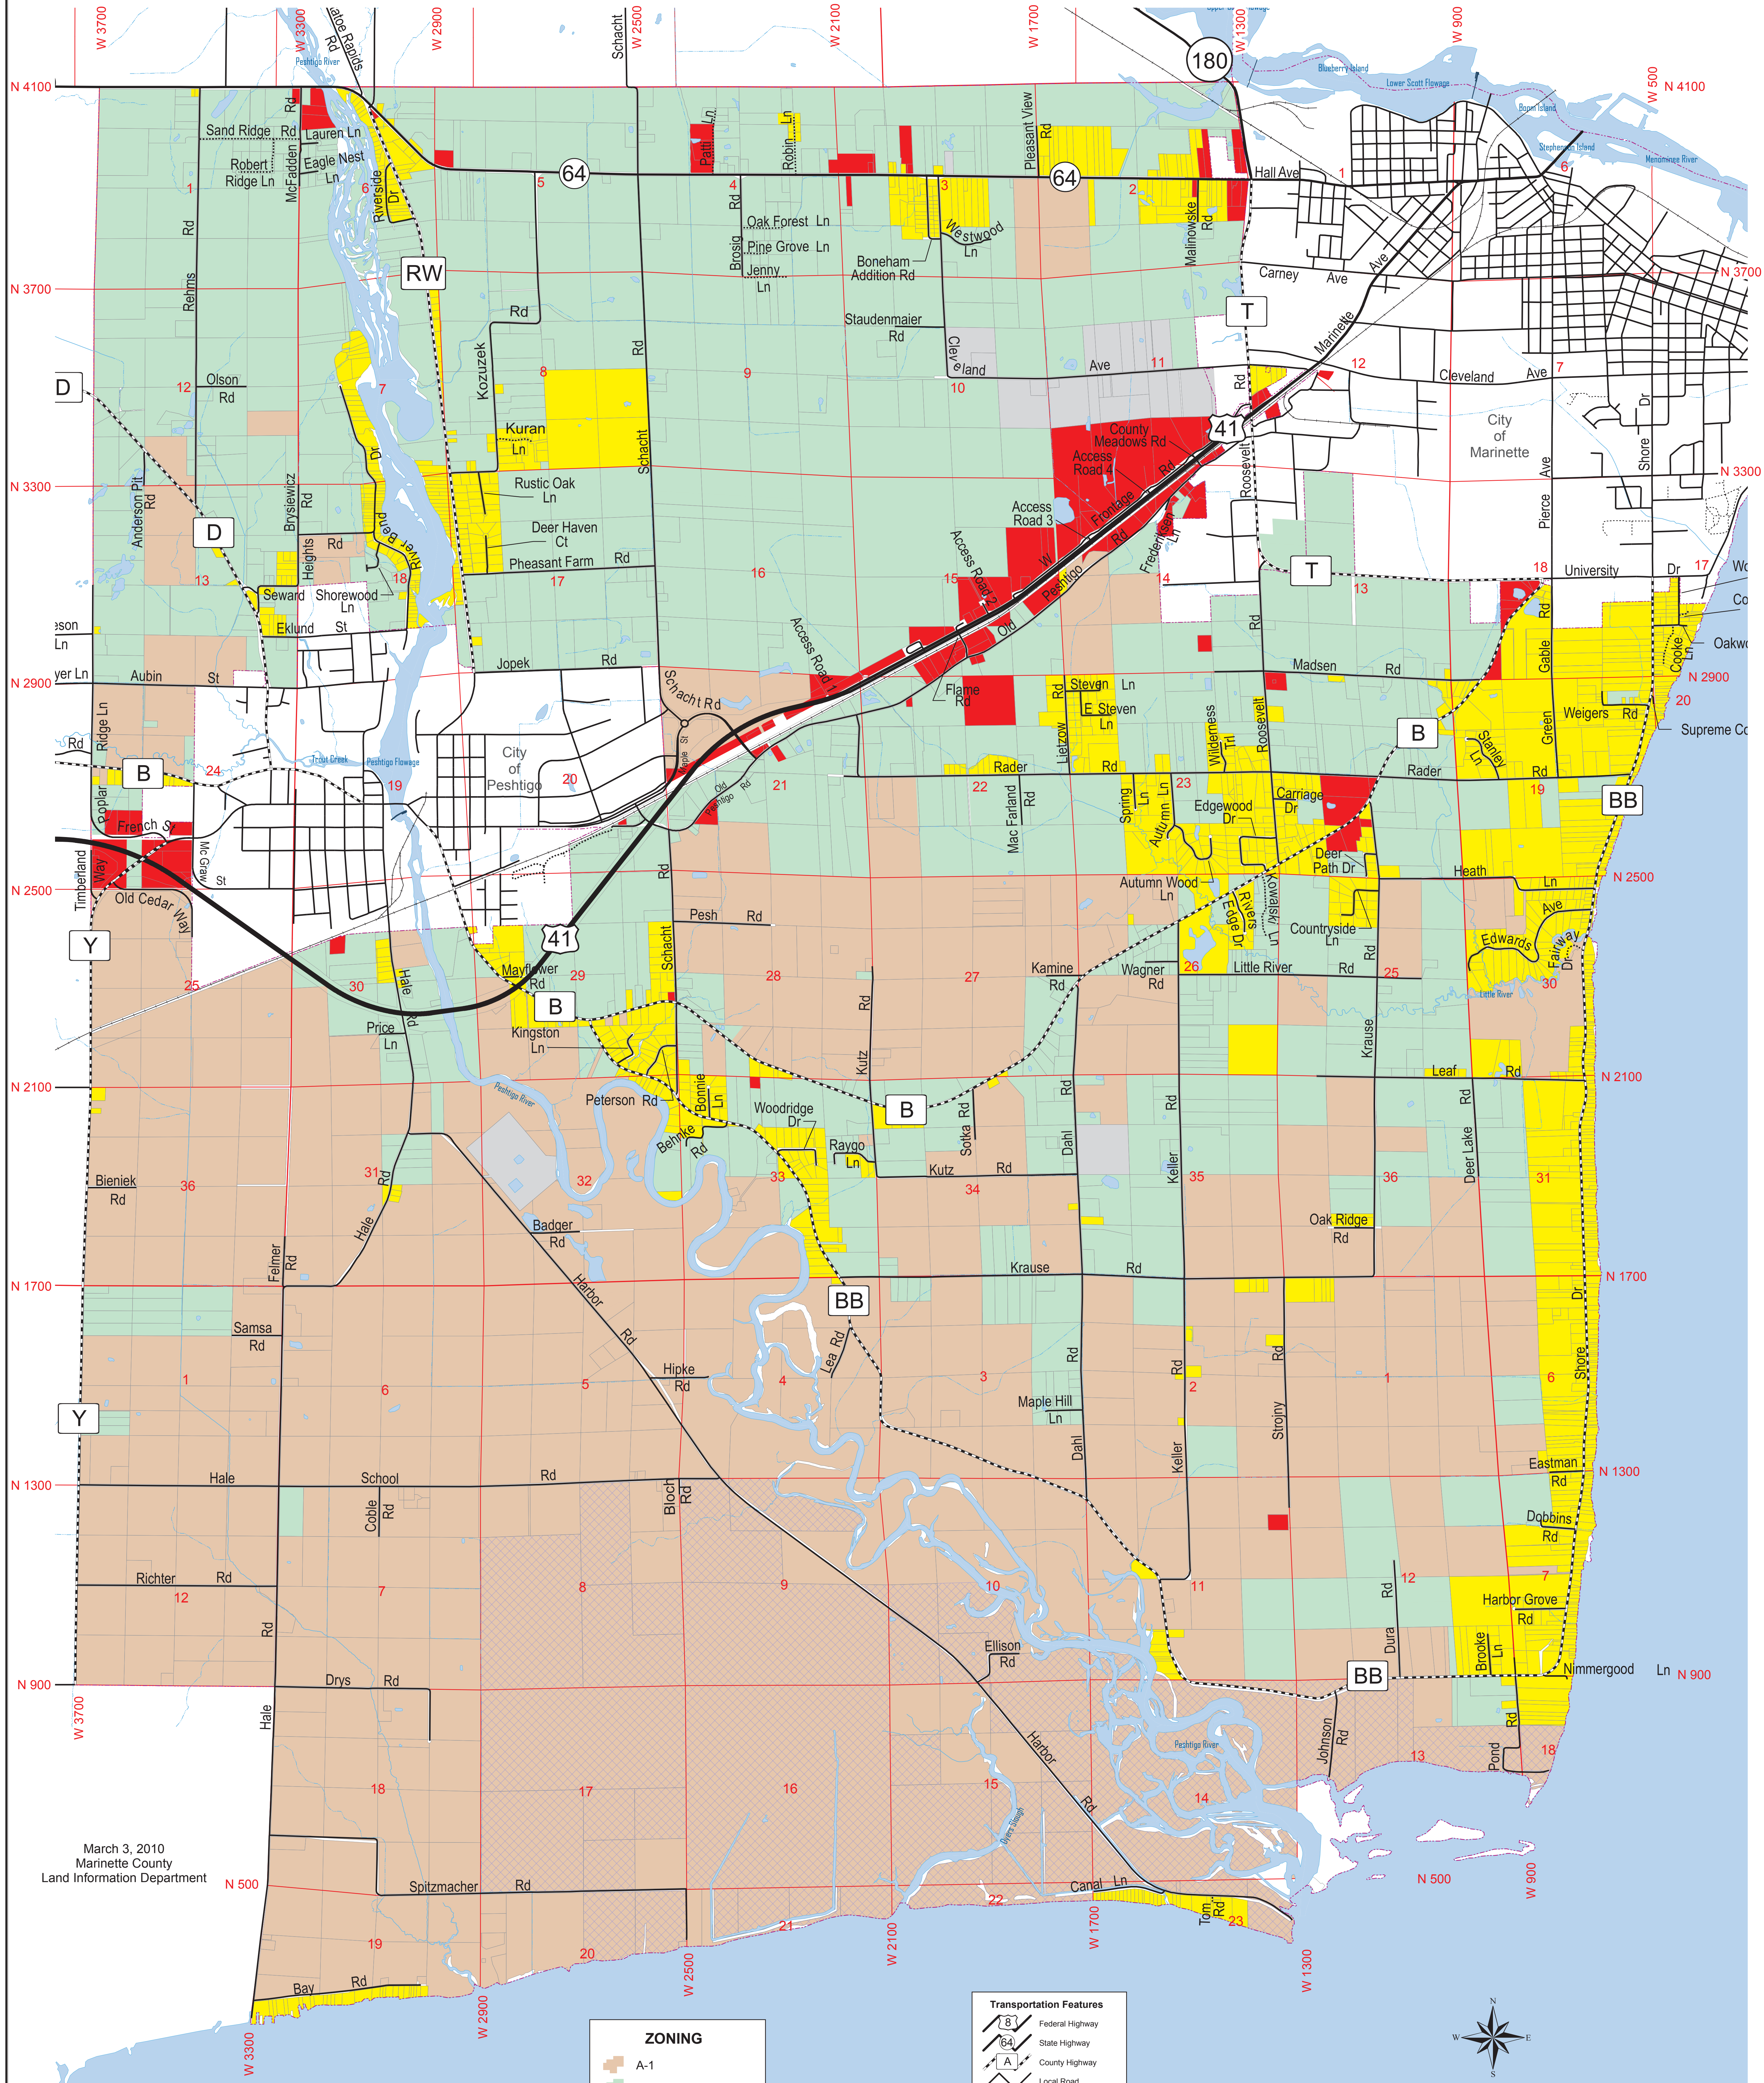

Town of Peshtigo Zoning Map

ZONING	
	A-1
	A-2
	B-1
	I-1
	R-1
	Zoning Overlay

Transportation Features	
	Federal Highway
	State Highway
	County Highway
	Local Road
	Rustic Road
	County Forest Road
	Private Road
	Alley
	Railroad